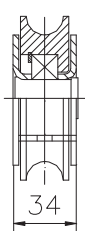

Ролка Estebro® за плъзгачи се врати в кутия ф 100x20 мм, пластмасова, завинтване, U-20

Cod.	Medidas Dimensions	A	C	ØD	F			Peso Máx. Kg
218	80x20	134,5	112	78	29	10	4,75	655
212	90x20	156	132	88	36	10	6,10	655
213	100x20	156	132	98	36	8	5,35	655
214	120x20	185	160	118	45	4	3,70	655
Familia 63 Acero Inoxidable - Inox - Stainless Steel								AISI 303-304
752	80x20	134	112	78	28	6	2,85	655
753	90x20	154	132	88	38	6	3,66	655
754	100x20	154	132	98	38	4	2,68	655
755	120x20	186	164	118	46	2	1,85	655

Family: Nylon wheels

Material: Wheel: nylon PA6, axle: 11SMn30 steel, box: DD11 steel

Finish: Zinc-plated

Maximum weight supported by the bearing*: 655 kg

Description: Nylon wheel to embed with a 6204 2RS bearing. It is installed in sliding doors to let their displacement over the guide. The installation consists in fitting the wheel into the door's base and fixing it with two M.8 or M.10 screws.