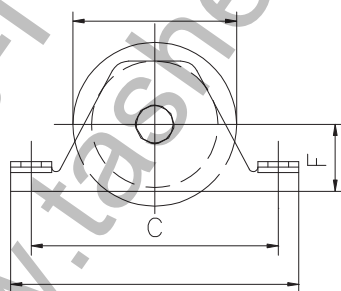

Ролка Estebro® за плъзгачи се врати в кутия ф 100x20 мм, пластмасова, завинтване, U-20

Cod.	Medidas Dimensions	A	C	ØD	F			Peso Máx. Kg
218	80x20	134,5	112	78	29	10	4,75	655
212	90x20	156	132	88	36	10	6,10	655
213	100x20	156	132	98	36	8	5,35	655
214	120x20	185	160	118	45	4	3,70	655
Familia 63 Acero Inoxidable - Inox - Stainless Steel								AISI 303-304
752	80x20	134	112	78	28	6	2,85	655
753	90x20	154	132	88	38	6	3,66	655
754	100x20	154	132	98	38	4	2,68	655
755	120x20	186	164	118	46	2	1,85	655

Family: Nylon wheels

Material: Wheel: nylon PA6, axle: 11SMn30 steel, box: DD11 steel

Finish: Zinc-plated

Maximum weight supported by the bearing*: 655 kg

Description: Nylon wheel to embed with a 6204 2RS bearing. It is installed in sliding doors to let their displacement over the guide. The installation consists in fitting the wheel into the door's base and fixing it with two M.8 or M.10 screws.